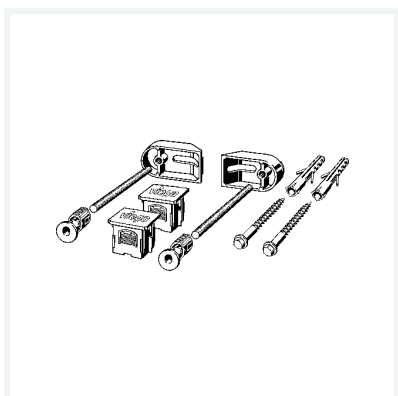

## Prevista Dry Fixing set universal

- for fixing of the Prevista Dry elements, single mounting direct on the structure, corner mounting on solid or steel stud frame
- depth-adjustable 120–200 mm, fixing possibilities for cladding

**Model 8570.36**

**Article 776 619**

## Properties

---

Quantity per set	QS	2
Weight	432 g	
Volume	1243.2 cm <sup>3</sup>	